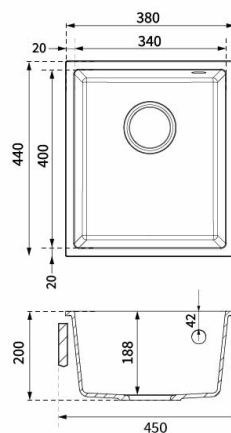

Platinum.

Product Data Sheet

Model:	752084
Code:	752084
Barcode Number:	9353709002198

Quartz 380 Sink - Arctic White

Product Features

- Smooth Quartz Composite Sink
- Arctic White Colour
- Single 25L Bowl with overflow
- Universal mount
- *Optional Accessories available

Product Specifications

Product Details

Sink Dimensions : L380 x W440 x D200mm	Min Cabinet Length : 400mm	Tap Holes : None
Cut-out Dimensions : L360 x W420mm	Bowl Depth : 200mm (188mm internal)	Bowl Edge Radius : 10mm

Optional Accessories

752039 : Platinum Stainless Steel Roll Mat

Packaging

Carton : Brown Cardboard

Gross weight : 9.8KG

Carton Dimensions : W590 x D510 x

Net weight : 6.5KG

H250mm