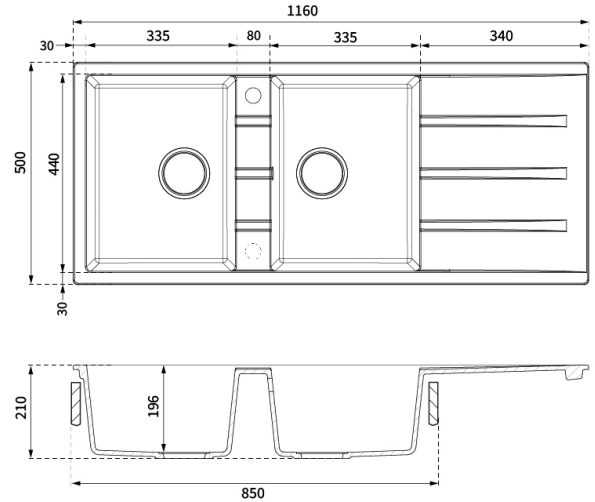

#### Product Features

- Smooth Quartz Composite Sink
- Carbon Black Colour
- Double 29L Left Hand Bowl with overflow (58L total)
- Top Mount
- Straight Drainer Pattern

##### Product Details

Sink Dimensions : L1160 x W500 x D210mm	Min Cabinet Length : 800mm	Tap Holes : 1
Cut-out Dimensions : L1145 x W485mm	Bowl Depth : 196mm	Bowl Edge Radius : 10mm