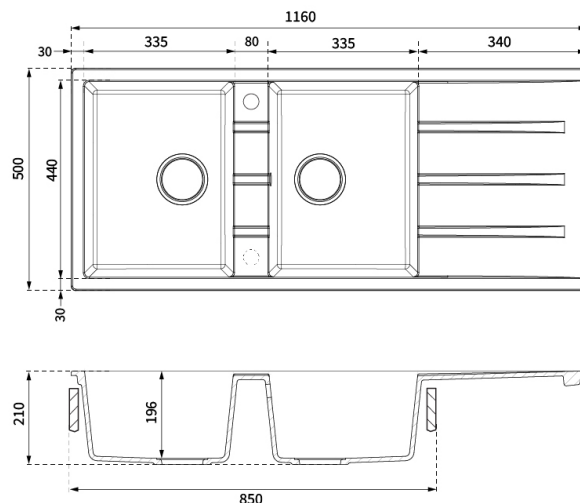

Platinum.

Product Data Sheet

Model: 7520892

Code: 7520892N

Barcode Number: 9353709002327

Quartz 1160 Sink LHB - Arctic White

Product Features

- Smooth Quartz Composite Sink
- Arctic White Colour
- Double 29L Left Hand Bowl with overflow (58L total)
- Top Mount
- Straight Drainer Pattern

Product Specifications

Product Details

Sink Dimensions : L1160 x W500 x D210mm

Min Cabinet Length : 800mm

Tap Holes : 1

Bowl Depth : 196mm

Bowl Edge Radius : 10mm

Cut-out Dimensions : L1145 x W485mm

Optional Accessories

752039 : Platinum Stainless Steel Roll Mat