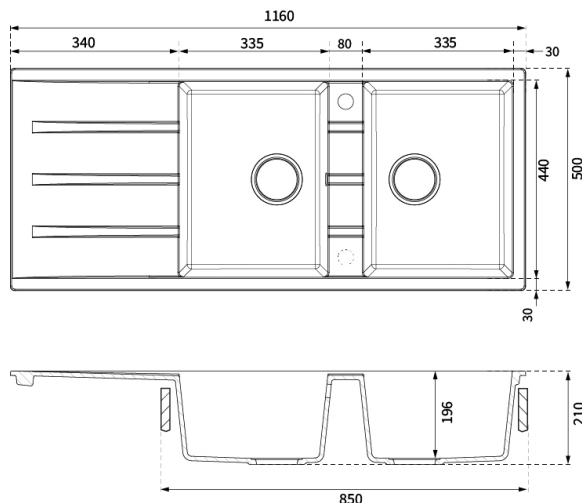

Platinum.

Product Data Sheet

| | |
|-----------------|---------------|
| Model: | 7520895 |
| Code: | 7520895N |
| Barcode Number: | 9353709002334 |

New: Quartz 1160 Sink RHB- Arctic White

Product Features

- Smooth Quartz Composite Sink
- Arctic White Colour
- Double 29L Right Hand Bowl with overflow (58L total)
- Top Mount
- Straight Drainer Pattern

Product Specifications

Product Details

Sink Dimensions : L1160 x W500 x
D210mm

Min Cabinet Length : 800mm

Tap Holes : 1

Bowl Depth : 210mm (196mm internal)

Bowl Edge Radius : 10mm

Cut-out Dimensions : L1140 x W480mm

Optional Accessories

752039 : Platinum Stainless Steel Roll Mat

Packaging

Carton : Brown Cardboard

Gross weight : 26.5KG

Carton Dimensions : 1270x630x270mm

Net weight : 21.0KG

Warranty

Sink : 10 Years Replacement Parts, 1 Year

Waste / Accessories : 1 Year

P&